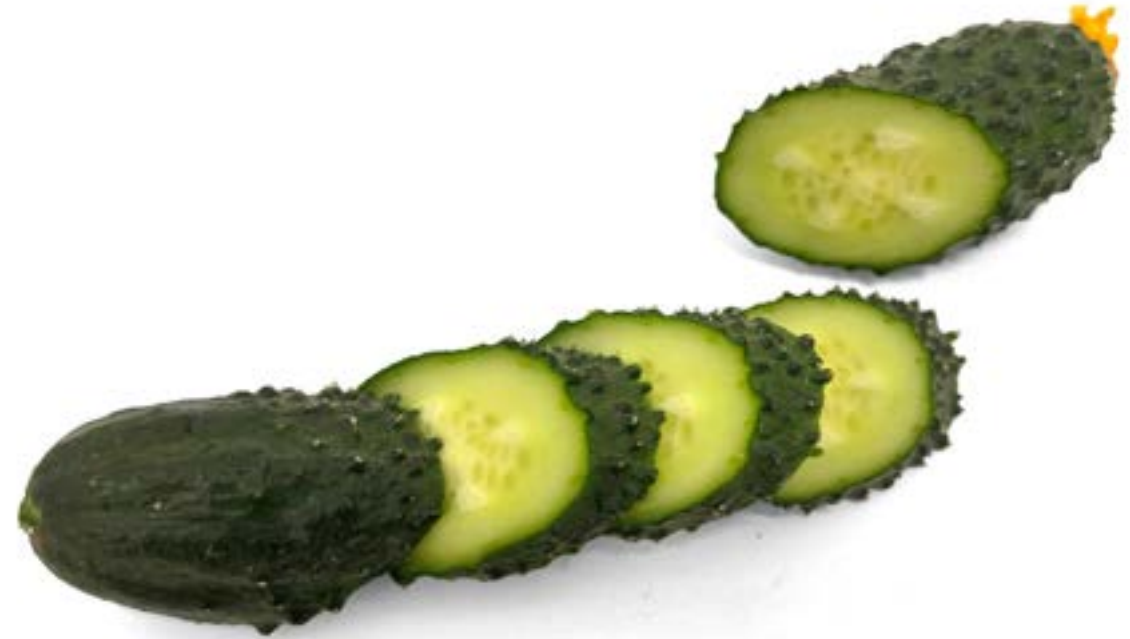

Variety name: **GCCN1**

Type:
Baby Cornichon greenhouse seedless

Fruit Diameter: 15-20 mm / 0.6 – 0.8 inches

Fruit Length: 8-11 mm / 0.5 inches

Fruit weight: 40-50 gr / 1.5- 2 oz